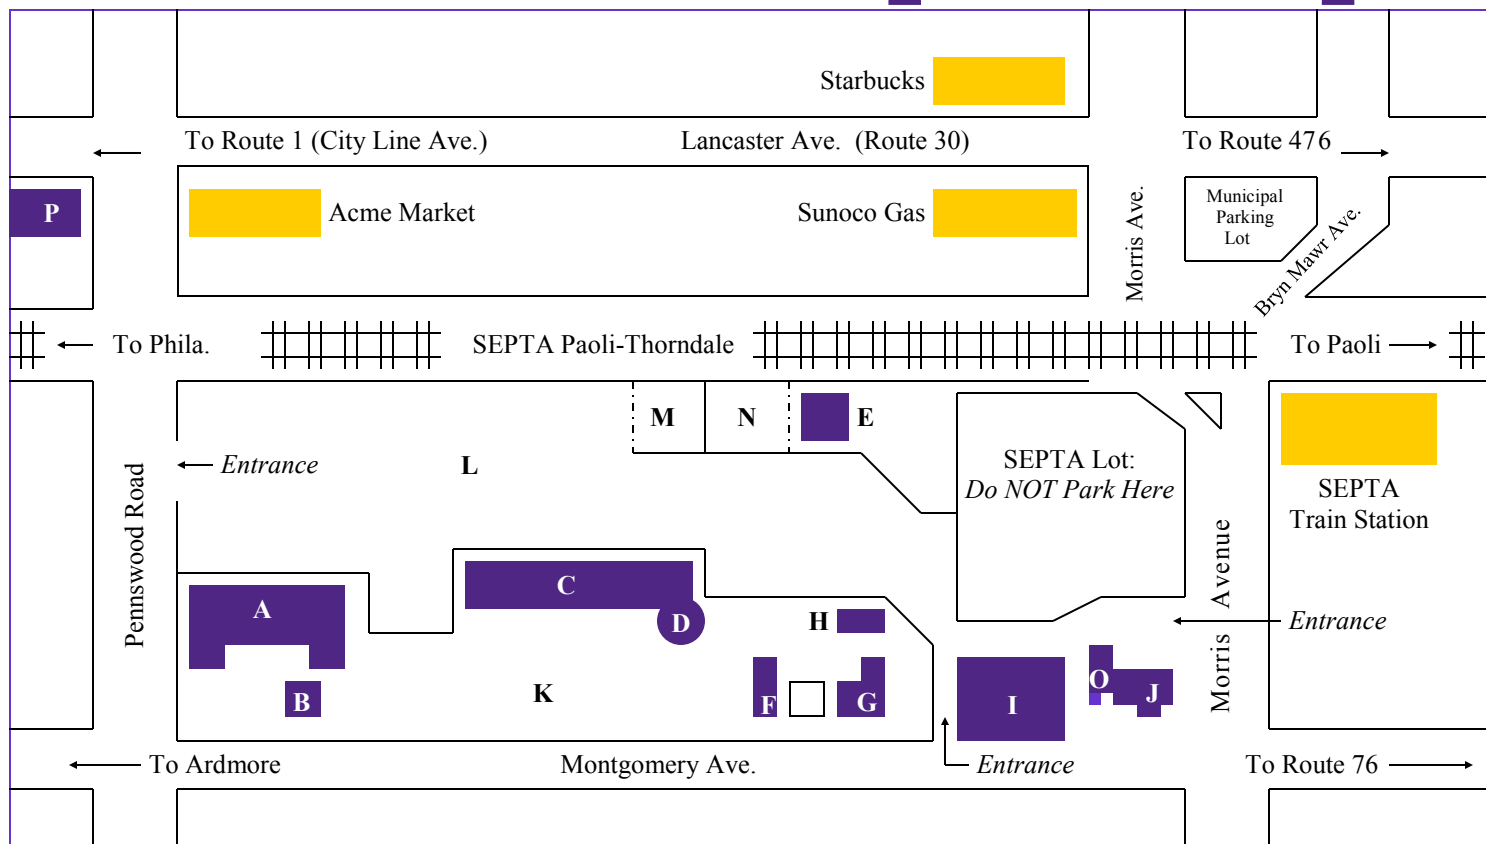

# Harcum Campus Map

## Map Key

- |   |   |
|---|---|
| <p><b>A. Pennswood Hall</b><br/>Residence Hall, Residence Life Office, Children's Academy</p> <p><b>B. Richter Hall</b><br/>Art and Music Studio</p> <p><b>C. Academic Center</b><br/>Classrooms, Labs, Campus Store, Faculty Offices including VP of Academic Affairs, Continuing Studies, Career &amp; Transfer Services, Student Lounge, Upward Bound, ELA, Student Support Services, IT</p> <p><b>D. Library</b></p> <p><b>E. Veterinary Services Building</b><br/>Animal Care Facility</p> <p><b>F. President's House</b></p> <p><b>G. Bedford Hall</b><br/>College Advancement, Alumni Relations</p> <p><b>H. Abram &amp; Goldie Cohen Dental Clinic</b><br/>Dental Clinic, Lab &amp; Classroom</p> | <p><b>I. Klein Hall</b><br/>Cafeteria, Residence Hall, Health Center, Student Life, Fitness Center &amp; Gym, Campus Safety</p> <p><b>J. Melville Hall</b><br/>Administrative Offices: President's Office, Student Records (Registrar), Student Accounts, Admissions, Financial Aid, Human Resources, Communications &amp; Marketing, Finance &amp; Business, Facilities</p> <p><b>K. Athletic Fields</b></p> <p><b>L. General Parking</b></p> <p><b>M. Faculty Parking</b></p> <p><b>N. General Parking</b></p> <p><b>O. Kevin D. Marlo Little Theatre</b></p> <p><b>P. OMGC</b><br/>Allied Health Science, Laboratory Science, Gymnasium, Nursing, Regional Accreditation</p> |
|---|---|