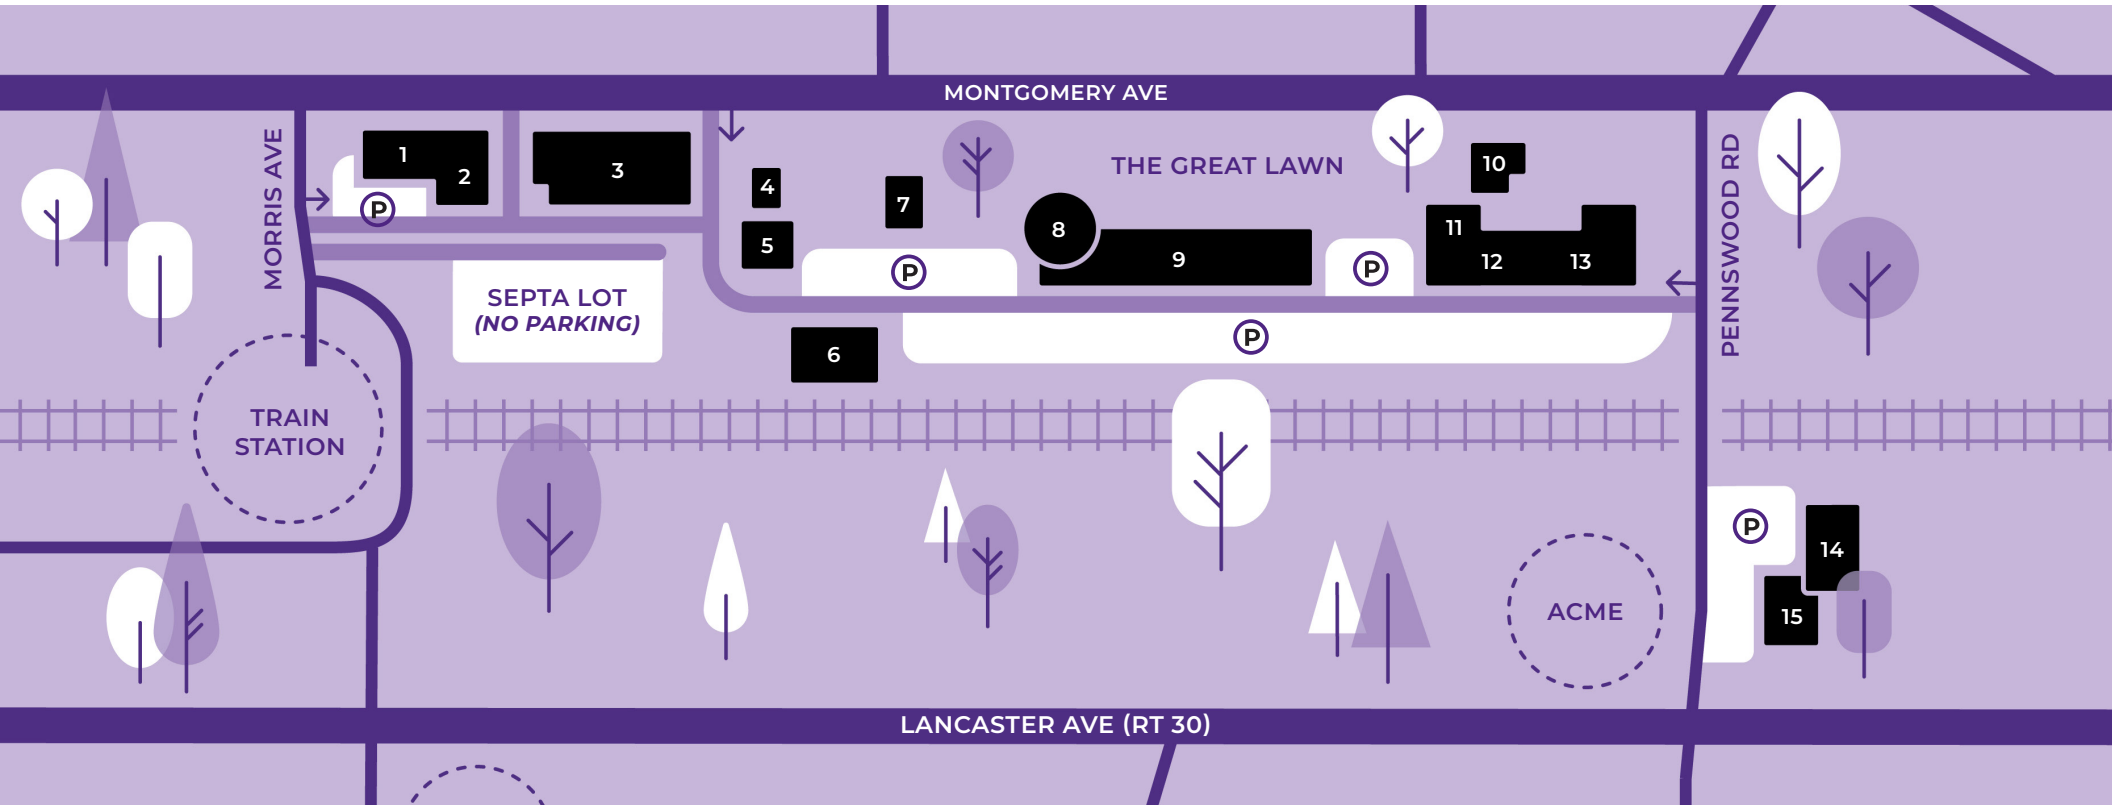

HARCUM COLLEGE

WELCOME TO BEAR COUNTRY

750 MONTGOMERY AVE, BRYN MAWR PA

1. MELVILLE HALL

Financial Aid, Office of the President, Admissions, Student Accounts, Student Records

2. KEVIN D. MARLO LITTLE THEATRE

3. KLEIN HALL

Sample Dorm Room, Student Dorms, Campus Dining, Health Center, Student Life, Campus Safety, Fitness Center, Gymnasium, Women's Volleyball and Men's JV Basketball

4. BEDFORD HALL

Institutional Advancement

5. ABRAM & GOLDIE COHEN DENTAL CENTER

Dental Hygiene, Dental Assisting

6. VETERINARY SERVICES

Veterinary Nursing

7. PRESIDENT'S HOUSE

8. CHARLES H. TROUT LIBRARY

9. ACADEMIC CENTER

Classrooms, Labs, Campus Store, Faculty Offices, Student/Commuter Lounge, Student Success Center, Career & Transfer, Classrooms

10. RICHTER HALL

Music Studios

11. EARLY CHILDHOOD EDUCATION LAB

12. ART & DESIGN CENTER

Fashion Design, Fashion Merchandising, Interior Design, Graphic Design

13. PENNSWOOD HALL

Student Dorms

14. OMGC (OUR MOTHER OF GOOD COUNSEL)